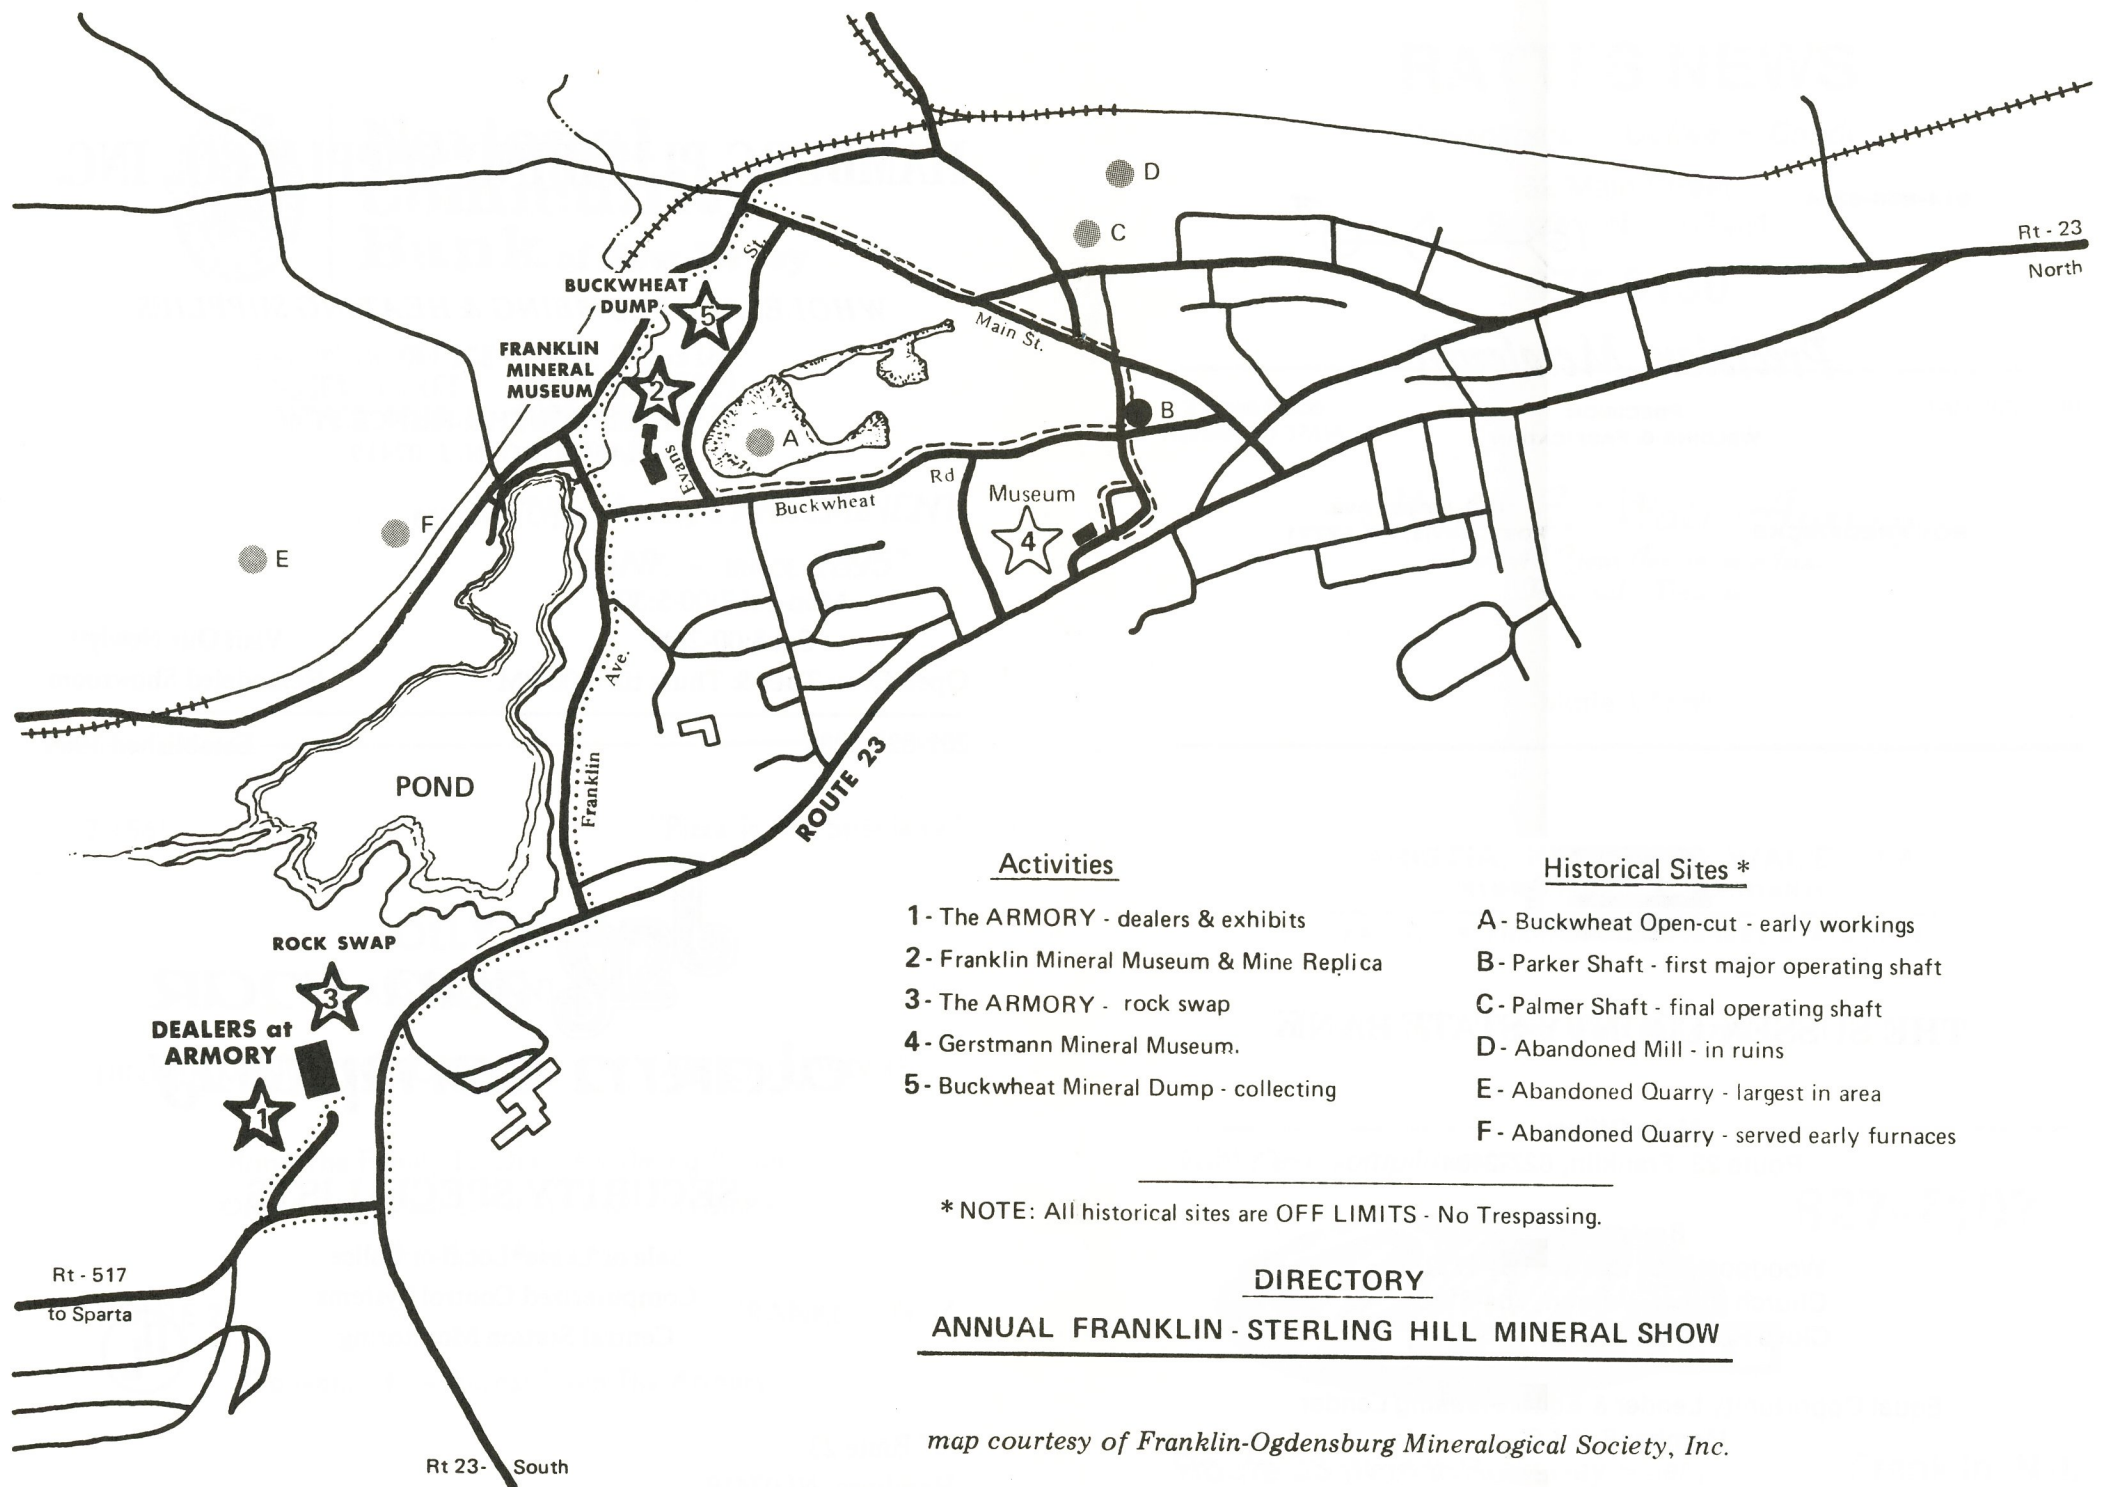

Activities

- 1- The ARMORY - dealers & exhibits
- 2- Franklin Mineral Museum & Mine Replica
- 3- The ARMORY - rock swap
- 4- Gerstmann Mineral Museum.
- 5- Buckwheat Mineral Dump - collecting

Historical Sites *

- A - Buckwheat Open-cut - early workings
- B - Parker Shaft - first major operating shaft
- C - Palmer Shaft - final operating shaft
- D - Abandoned Mill - in ruins
- E - Abandoned Quarry - largest in area
- F - Abandoned Quarry - served early furnaces

* NOTE: All historical sites are OFF LIMITS - No Trespassing.

DIRECTORY

ANNUAL FRANKLIN - STERLING HILL MINERAL SHOW

map courtesy of Franklin-Ogdensburg Mineralogical Society, Inc.