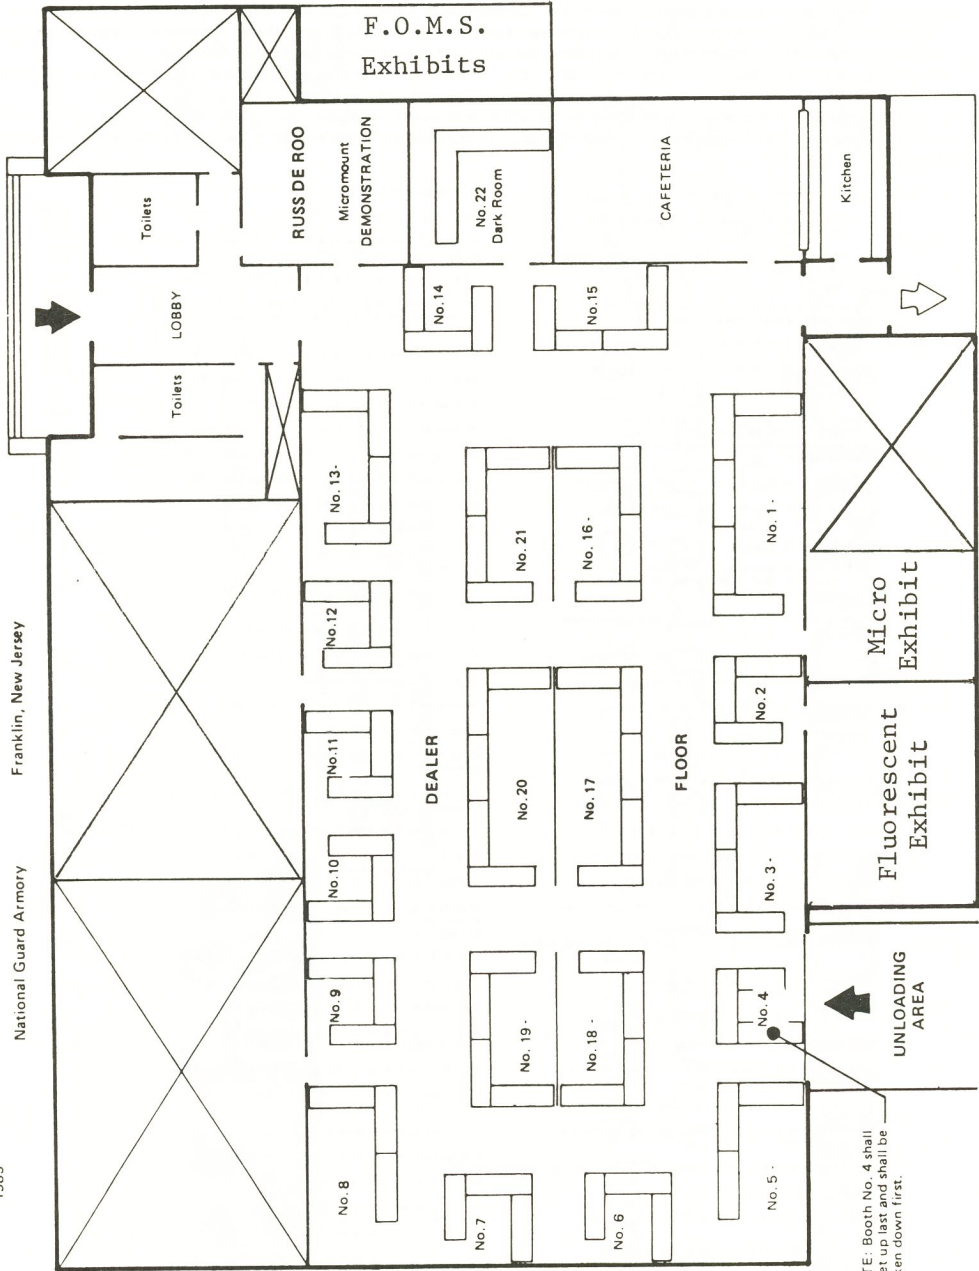

FRANKLIN-STERLING HILL MINERAL SHOW

1983

National Guard Armory  
Franklin, New Jersey

MAIN ENTRANCE

NOTE: Booth No. 4 shall be set up last and shall be broken down first.

Scale: 1/16" = 1'-0" Drill Floor 60" X 120"